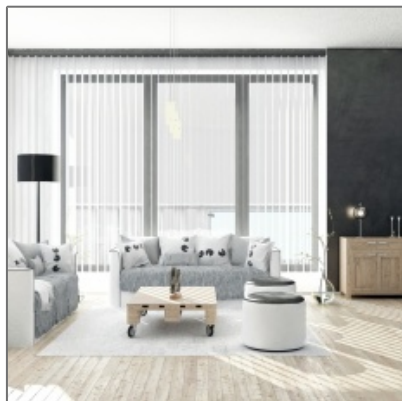

House Beachfront vacation rental

108 m² - Elk County, Pennsylvania, United States

Property Description

Lorem ipsum dolor sit amet, consectetur adipiscing elit, sed diam nonummy nibh euismod tincidunt ut laoreet dolore magna aliquam erat volutpat. Ut wisi enim ad minim veniam, quis nostrud exerci tation ullamcorper suscipit lobortis nisl ut aliquip ex ea commodo consequat. Duis autem vel eum iriure dolor in hendrerit in vulputate velit esse molestie consequat, vel illum dolore eu feugiat nulla facilisis at vero eros et accumsan et iusto odio dignissim qui blandit praesent luptatum zzril delenit augue dui dolore te feugait nulla facilisi.

Basic Details

Property Title:	House Beachfront vacation rental
Property Page Title:	House - Beachfront vacation rental - 4Rooms - 1Bathroom - Price €425 -
Property Type:	House
Listing Type:	Beachfront vacation rental
Listing ID:	1019
Price:	From €425 Per Day
Price Type:	Per Day
View:	Sea
Bedrooms:	0
Bathrooms:	1
Size:	108 m²

Features

☒ Private Balcony

Address Map

Country:	United States
State:	Pennsylvania
County:	Elk County
Floor Number:	0