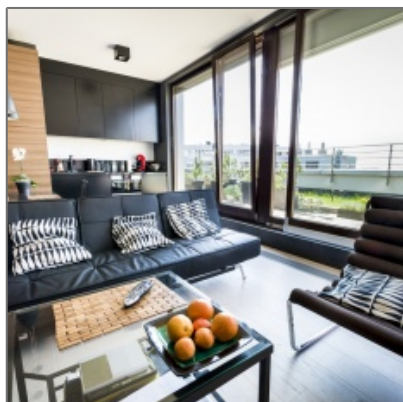

House Beachfront vacation rental

313 m² - Sullivan County, Pennsylvania, United States

Property Description

Lorem ipsum dolor sit amet, consectetur adipiscing elit, sed diam nonummy nibh euismod tincidunt ut laoreet dolore magna aliquam erat volutpat. Ut wisi enim ad minim veniam, quis nostrud exerci tation ullamcorper suscipit lobortis nisl ut aliquip ex ea commodo consequat. Duis autem vel eum iriure dolor in hendrerit in vulputate velit esse molestie consequat, vel illum dolore eu feugiat nulla facilisis at vero eros et accumsan et iusto odio dignissim qui blandit praesent luptatum zzril delenit augue dui dolore te feugait nulla facilisi.

Basic Details

Property Title:	House Beachfront vacation rental
Property Page Title:	House - Beachfront vacation rental - 1Room - 2Bathrooms - Price €289 -
Property Type:	House
Listing Type:	Beachfront vacation rental
Listing ID:	1016
Price:	From €289 Per Week
Price Type:	Per Week
View:	Town
Bedrooms:	0
Bathrooms:	2
Size:	313 m²

Features

✓ Jacuzzi

Appliances

✓ Oven

✓ TV

✓ Iron facilities

✓ Kitchenware

✓ CD Player