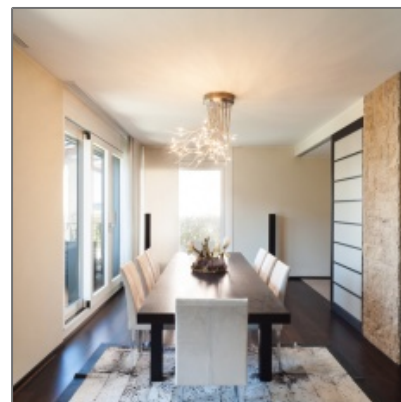

House Beachfront vacation rental

313 m² - Sullivan County, Pennsylvania, United States

Property Description

Lorem ipsum dolor sit amet, consectetur adipiscing elit, sed diam nonummy nibh euismod tincidunt ut laoreet dolore magna aliquam erat volutpat. Ut wisi enim ad minim veniam, quis nostrud exerci tation ullamcorper suscipit lobortis nisl ut aliquip ex ea commodo consequat. Duis autem vel eum iriure dolor in hendrerit in vulputate velit esse molestie consequat, vel illum dolore eu feugiat nulla facilisis at vero eros et accumsan et iusto odio dignissim qui blandit praesent luptatum zzril delenit augue dui dolore te feugait nulla facilisi.

Basic Details

Property Title:	House Beachfront vacation rental
Property Page Title:	House - Beachfront vacation rental - 1Room - 2Bathrooms - Price €289 -
Property Type:	House
Listing Type:	Beachfront vacation rental
Listing ID:	1016
Price:	From €289 Per Week
Price Type:	Per Week
View:	Town
Bedrooms:	0
Bathrooms:	2
Size:	313 m²

Features

✓ Jacuzzi

Appliances

✓ Oven

✓ TV

✓ Iron facilities

✓ Kitchenware

✓ CD Player